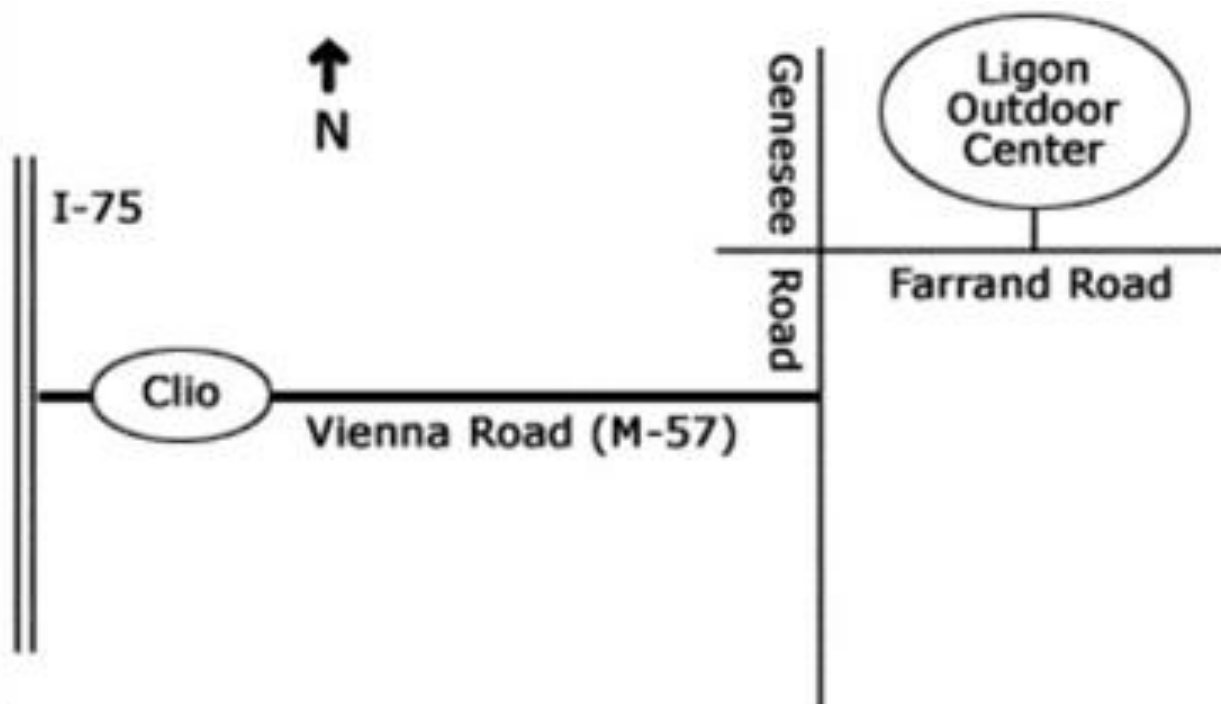

We start eating at 12:00 Noon so come a little early

Directions to Ligon Outdoor Center

5213 East Farrand Road

Clio, Michigan 48420

- Take the Clio/Montrose exit off I-75. Proceed east on M-57 (Vienna Road) approximately 7.3 miles to Genesee Road.
- Turn north (left) on to Genesee Road Farrand Road.
- Turn east (right) onto Farrand Road. Proceed east for .7 miles.
- Turn north (left) into the gate and park on the pavement in marked spaces only.