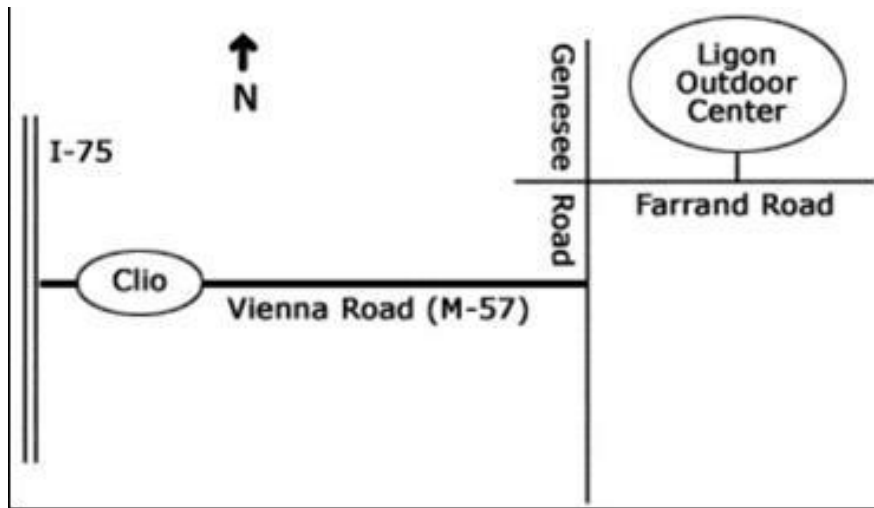

Directions: **Ligon Outdoor Center**
 5213 East Farrand Road
 Clio, Michigan 48420

Take the Clio/Montrose exit off I-75. Proceed east on M-57 (Vienna Road) approximately 7.3 miles to Genesee Road. Turn north (left) on to Genesee Road. Turn east (right) onto Farrand Road. Proceed east for .7 miles. Turn north (left) into the gate. Park on the pavement in marked spaces