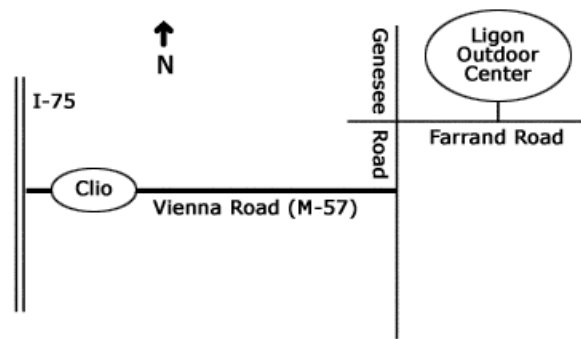

June 5th: Annual Picnic - Everyone is Welcome!

We start eating at 12:00 Noon,  
**Saturday, June 5, 2015,**

Ligon Outdoor Center  
5213 E. Farrand Rd., Clio, MI.

Bring a dish to pass and your own table service.

Directions to Ligon Outdoor Center

Take the Clio/Montrose exit off I-75. Proceed east on M-57 (Vienna Road) approximately 7.3 miles to Genesee Road. Turn north (left) on to Genesee Road. Turn east (right) onto Farrand Road. Proceed east for .7 miles. Turn north (left) into the gate. Park on the pavement in marked spaces only.